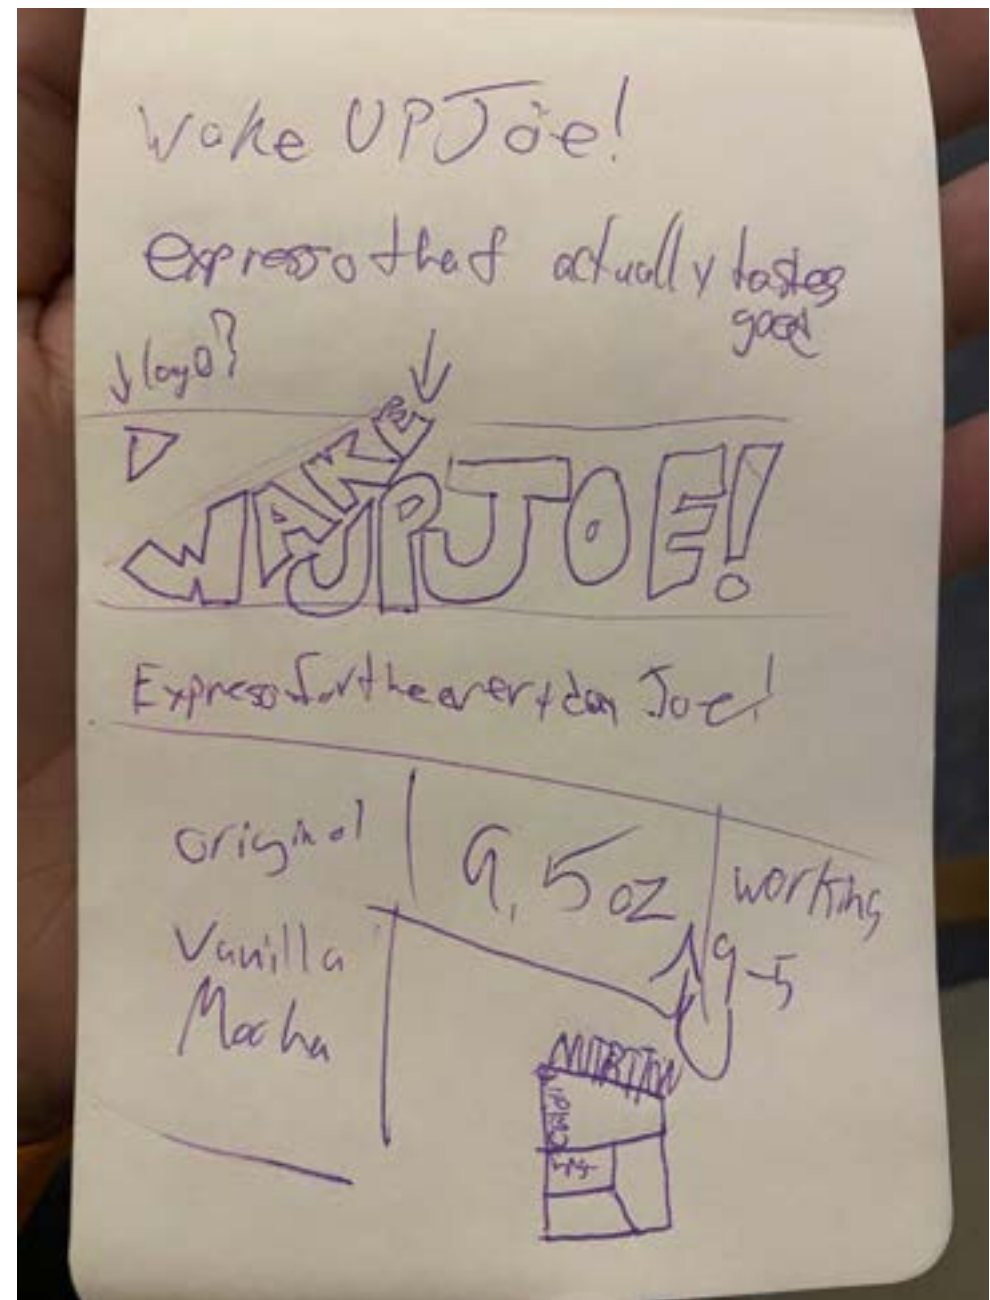

WARRIOR

WHAAT
S
T

WAKE UP JOE!

ESPRESSO FOR THE AVERAGE JOE!

QUICK
ICED
TO PERFECTION
ON THE GO

FRESH
BREWED FRESH
MADE FOR

WAKE UP!
JOE!

WAKE UP!
JOE!

WAKE UP!
WAKE UP!
WAKE UP!
WAKE UP!
WAKE UP!
WAKE UP!
WAKE UP!
WAKE UP!
WAKE UP!
WAKE UP!

WAKE UP!
JOE!

WAKE UP JOE! is a coffee brand with great tasting espresso that is in a can to go. Muted earth tones because espresso has that great nostalgia of dirt flavor and this coffee brand will change the industry for good. My demographic is for people who need a strong coffee on the go 20-50, most likely will be popular in a city environment.