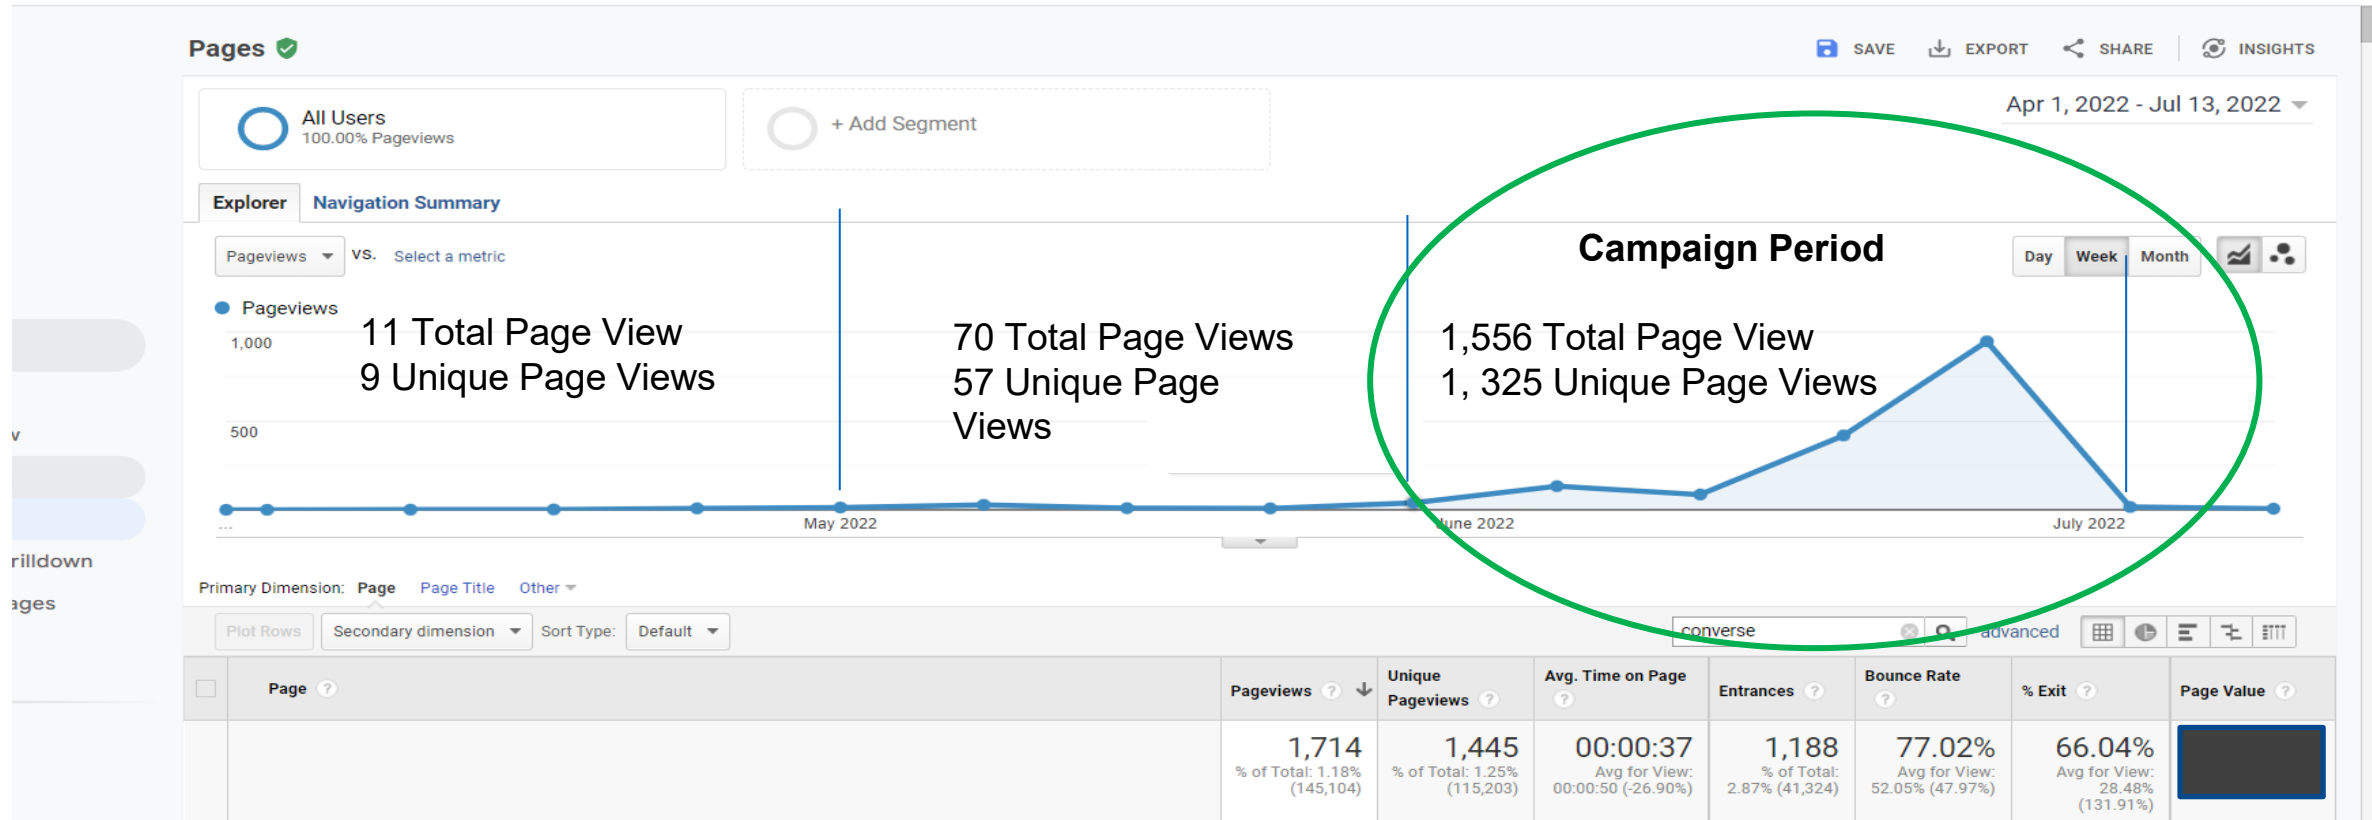

Run Star Hike

pufferreds.com
**Converse Run Star Hike HI
'Lemon Drop'** [Shop now](#)

Run Star Hike

Imp.	256
Link Clicks:	4
CTR:	1.86%
CPC.	\$.51
Reactions:	

👍 Like 💬 Comment ➦ Share

Performance : Site Traffic

Site Traffic to Converse Product Pages | 1,556 Total Page Views

Site Traffic to Converse Product Pages | Traffic Source Trends

	April	May	June	**July
*Total	35	71	1225	73
Social	3	3	1007	35
Direct	10	23	150	14
Organic Search	22	44	54	23
Referral	0	2	6	1