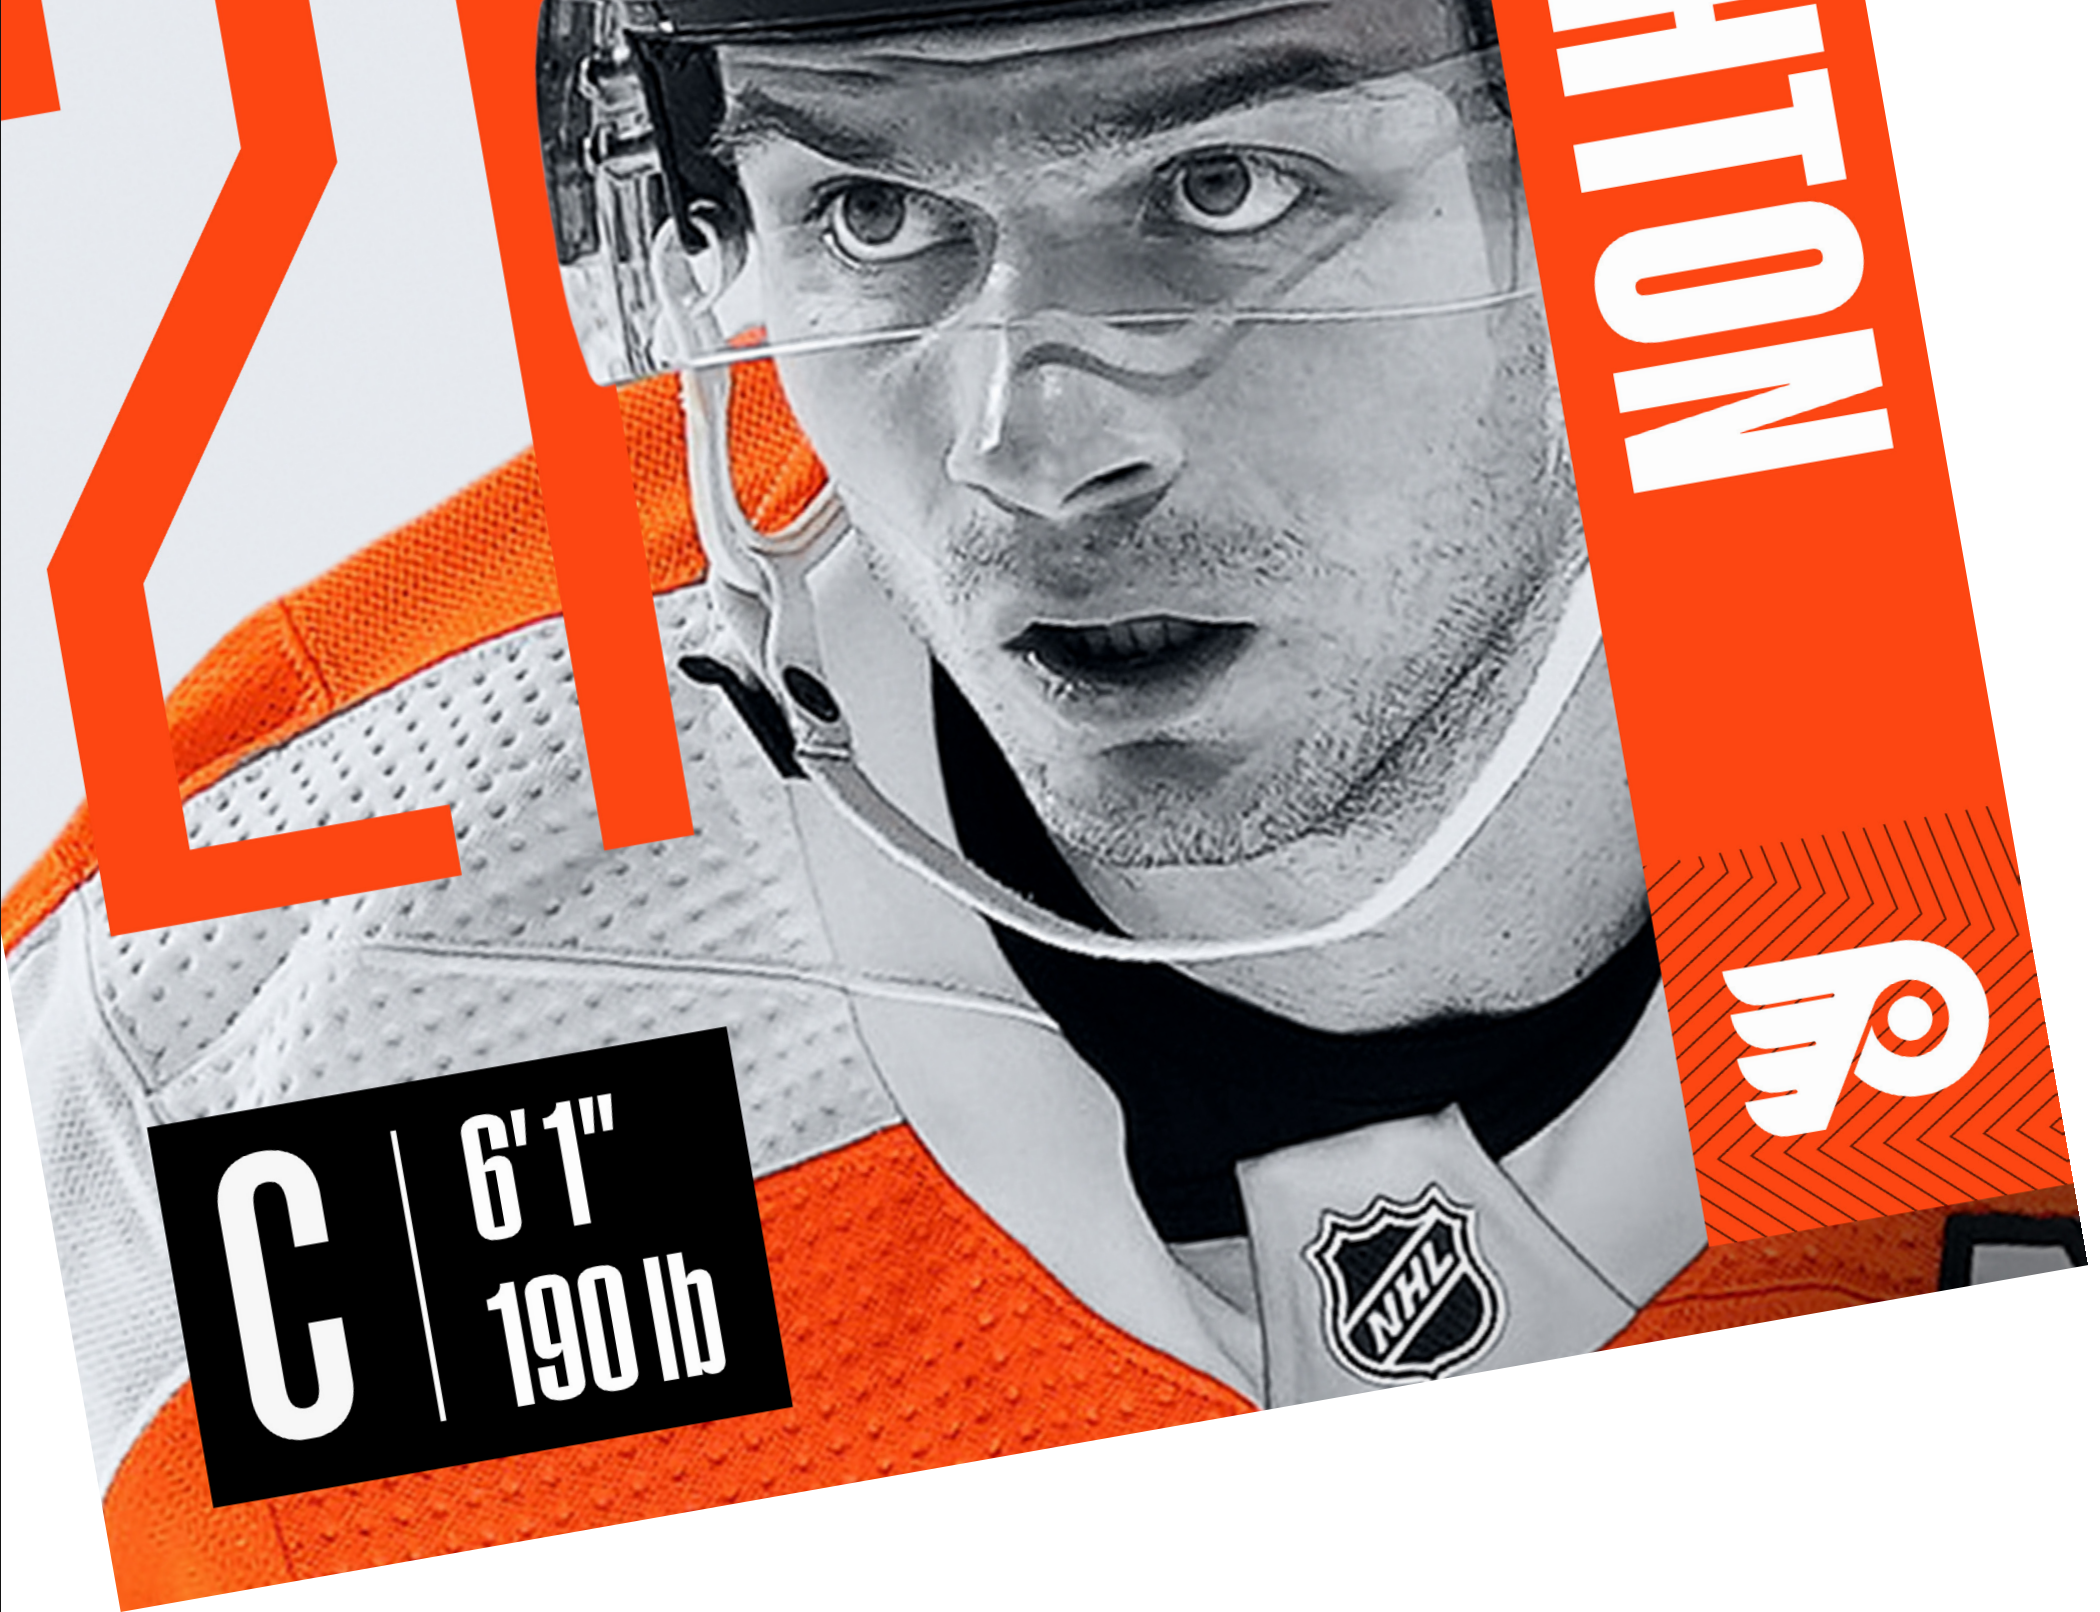

**FLYERS**®

PHILADELPHIA FLYERS TOOLKIT HIGHLIGHTS | '22-'23

**PENGUINS** vs  
**FLYERS**

**THURSDAY 7 PM**

**FLYERS FLYERS FLYERS FLYERS**

Sam Reinhart is shown in a white hockey jersey with orange accents and a white helmet. The number 6 is prominently displayed in large orange font on the left. The Philadelphia Flyers logo is in the top left corner. A black box at the bottom right contains the text "D | 6'3" | 181 lb". The "LET IT FLY" logo is in the bottom right corner.

Maguire is shown from the chest up, wearing a black Philadelphia Flyers jersey. He has long, dark hair and a mustache. The number 17 is prominently displayed in large orange font on the left. The Philadelphia Flyers logo is in the top left corner. A black box at the bottom right contains the text "C | 6'3" | 205 lb". The "LET IT FLY" logo is in the bottom right corner.

Konecny is shown in a white hockey jersey with orange accents and a white helmet, shouting with his mouth open. The number 11 is prominently displayed in large orange font on the left. The Philadelphia Flyers logo is in the top left corner. A black box at the bottom right contains the text "RW | 6'3" | 211 lb". The "LET IT FLY" logo is in the bottom right corner.