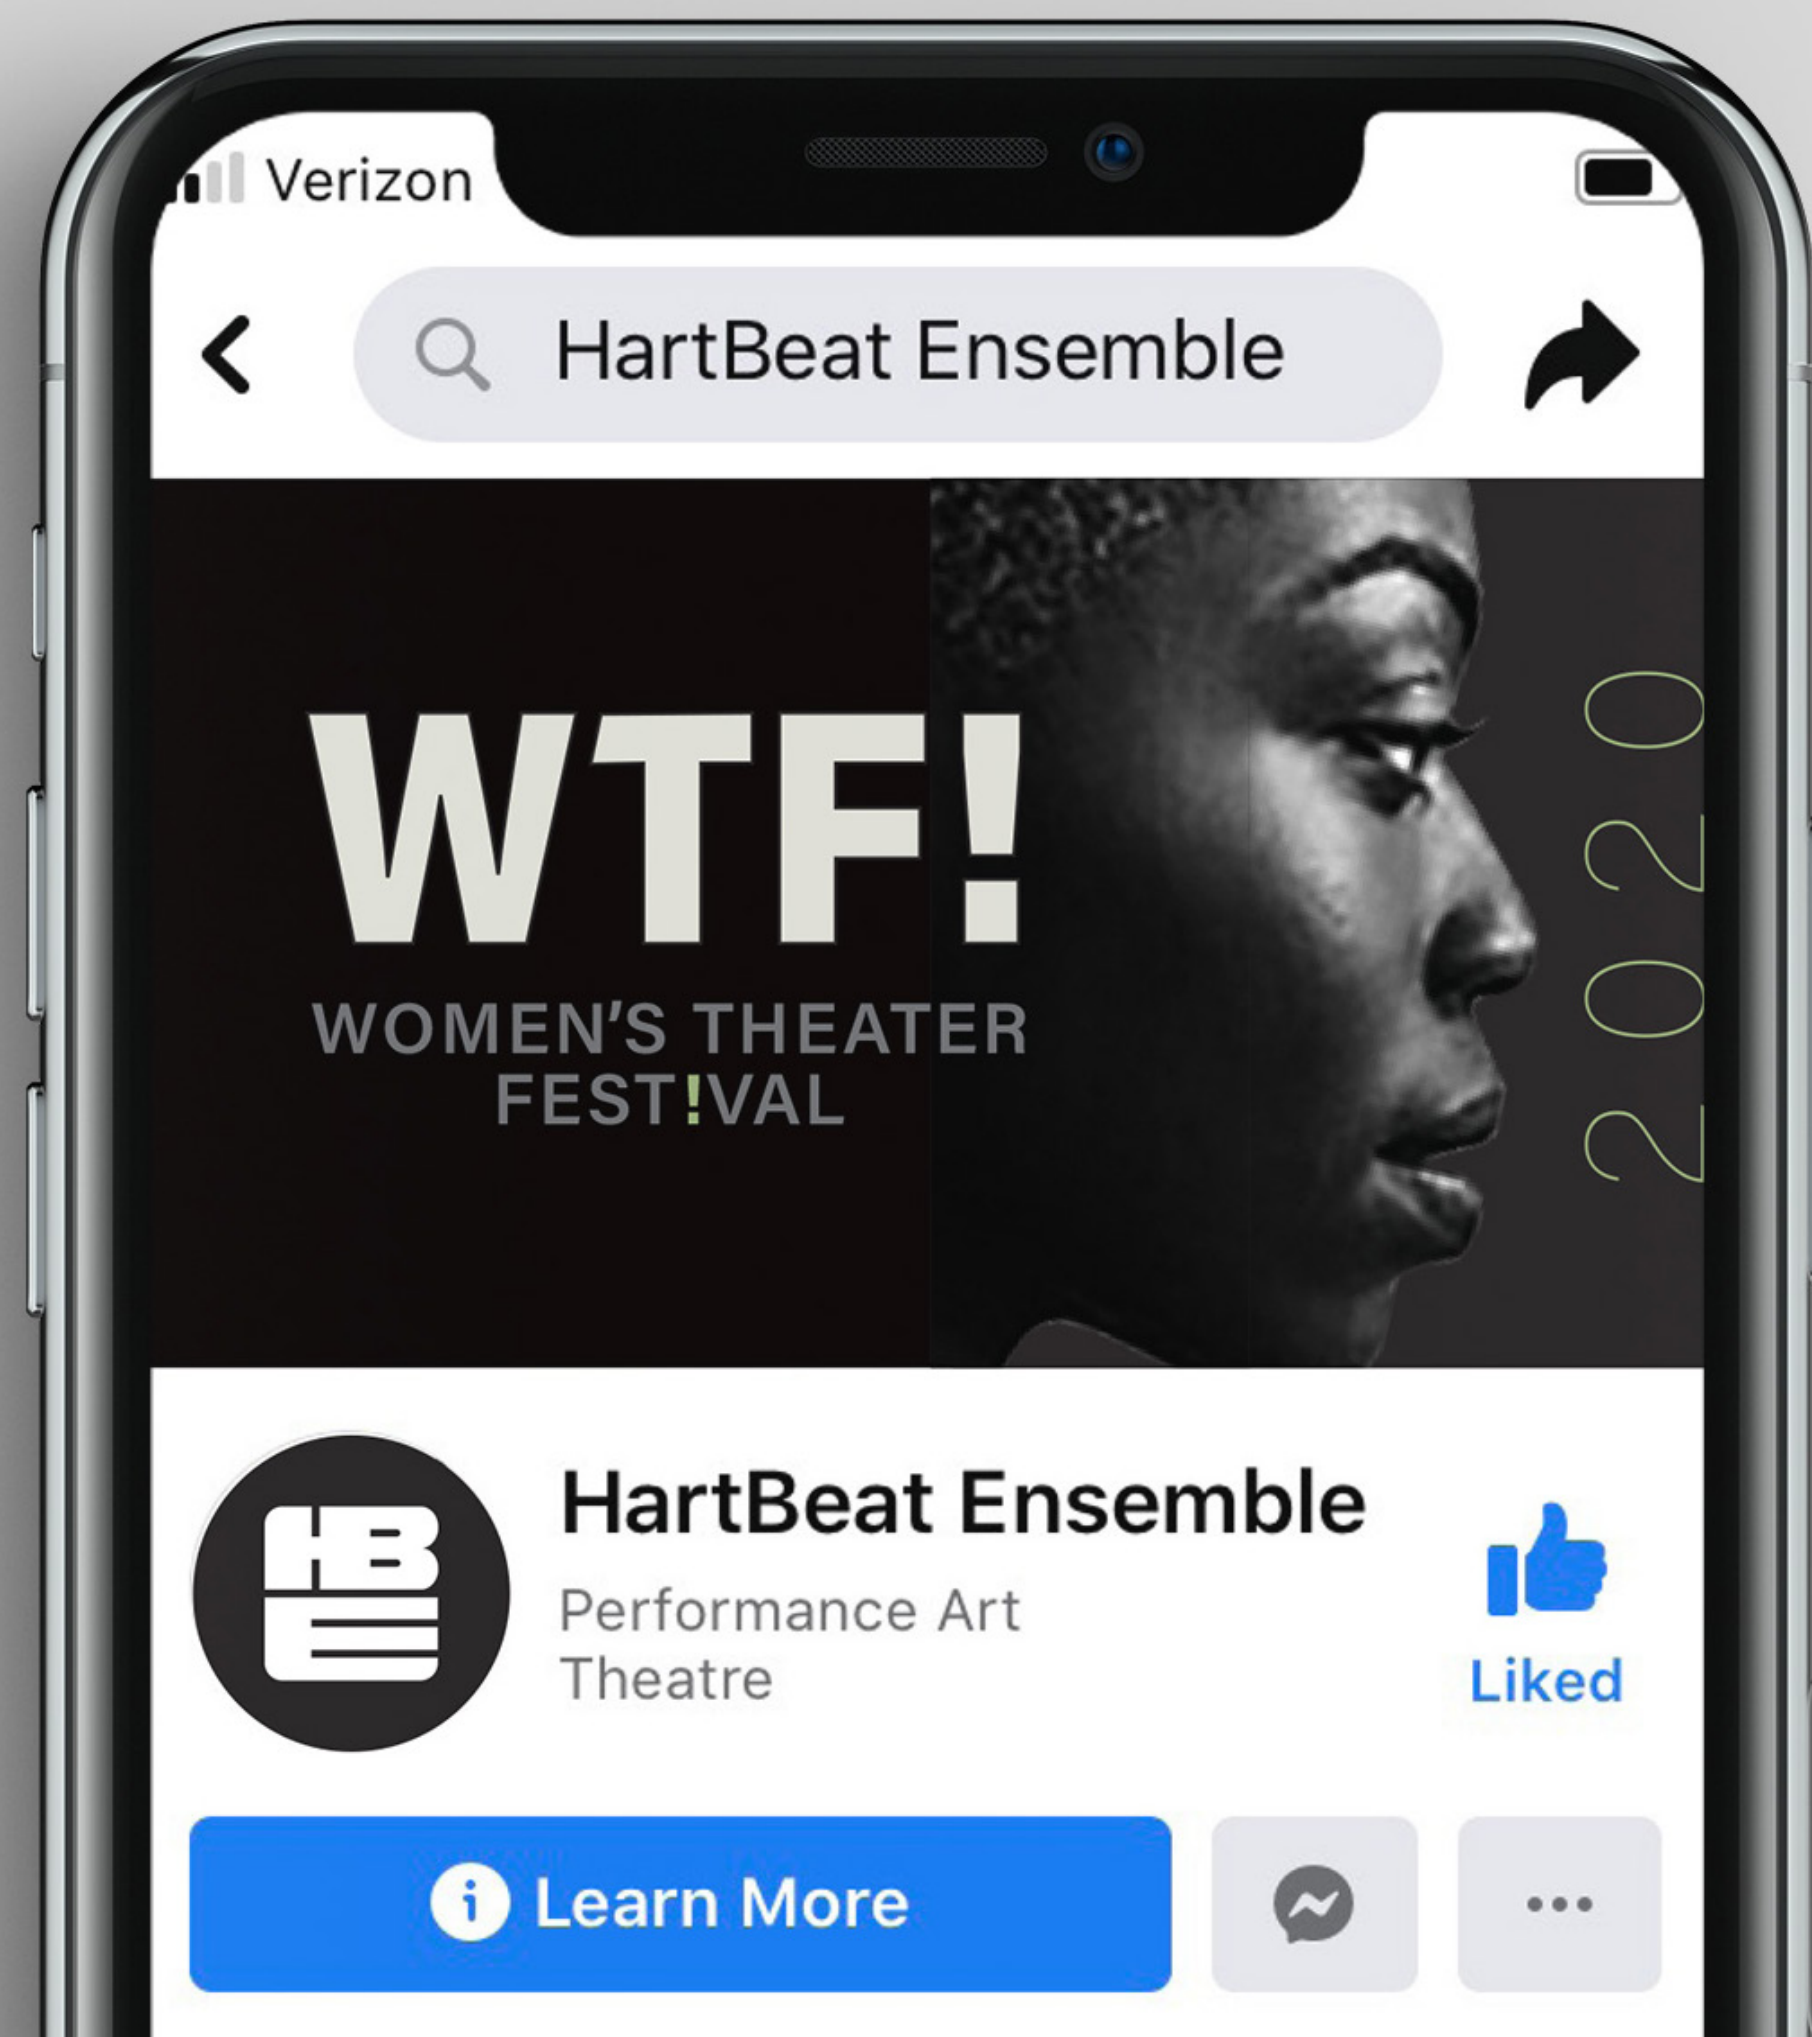

Social Media Event