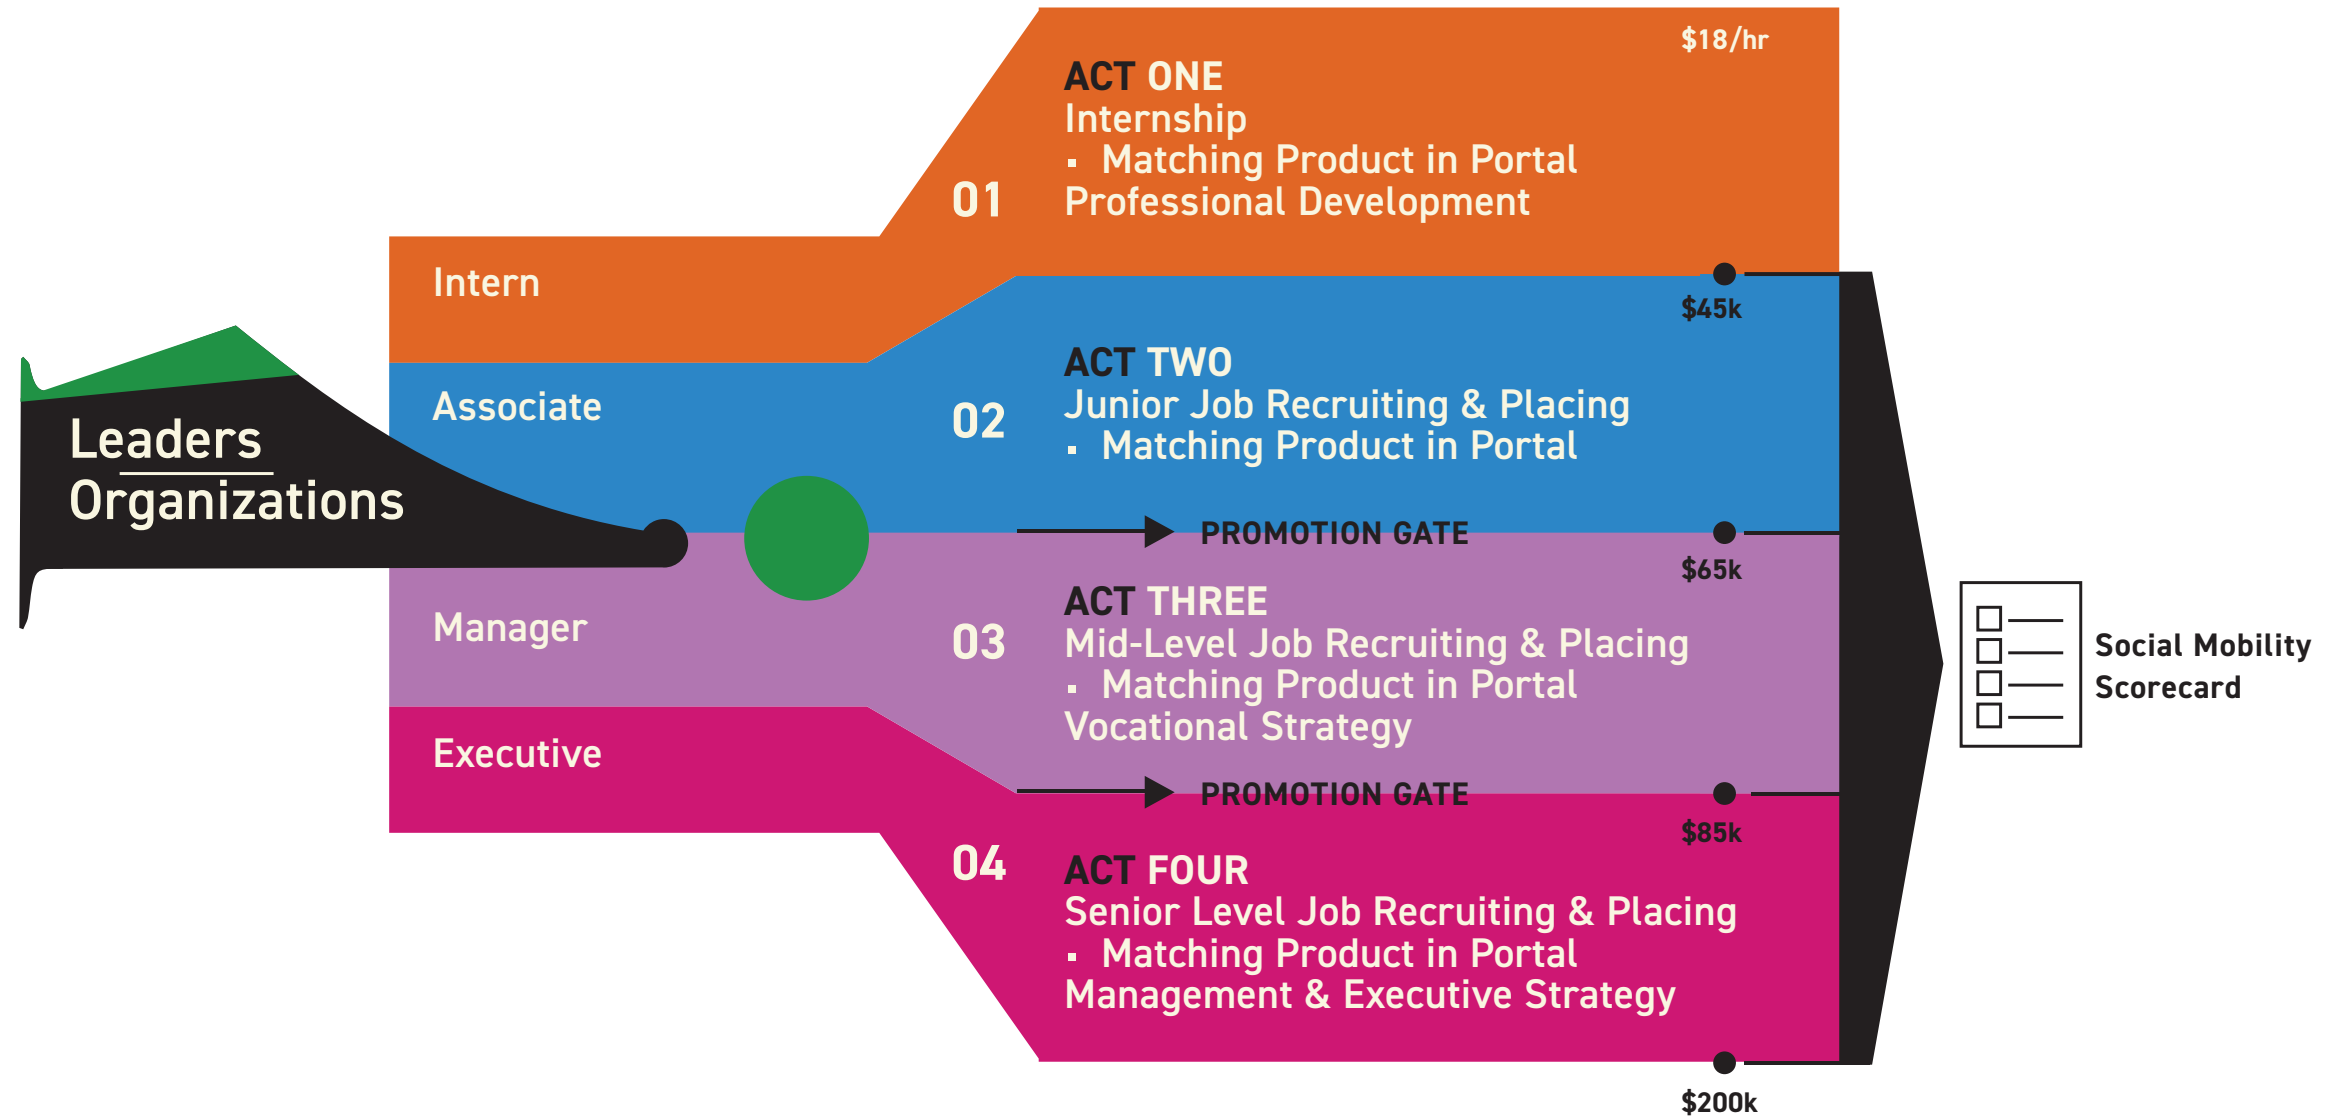

The **Script**

MANIFESTO

Equal opportunity for all. It's a promise in our country, but not a given.
For those born into lower socioeconomic status, the storyline often unfolds differently.
It's a narrative shaped by where you live, how you were raised, and the color of your skin.
There's no learning to thrive, when you're just trying to survive.
And while survival may be everything, it's simply not enough.

The gap between your aspirations and your reality needs bridging.
We begin with a new narrative:
Motivation fuels transformation
Capability powers possibility
Pathways to lead are wide open
And everyone is free to author their own script.

LOGO

PRIMARY LOCKUP

The Script

PRIMARY

The Script

INVERSE

LOGO

ADDITIONAL LOCKUPS

The Script
INTERN

The Script
MANAGER

The Script
ASSOCIATE

The Script
EXECUTIVE

LOGO

CLEAR SPACE

A minimum distance must be maintained between the logo and other design elements. "x" is equal to the width of "the."