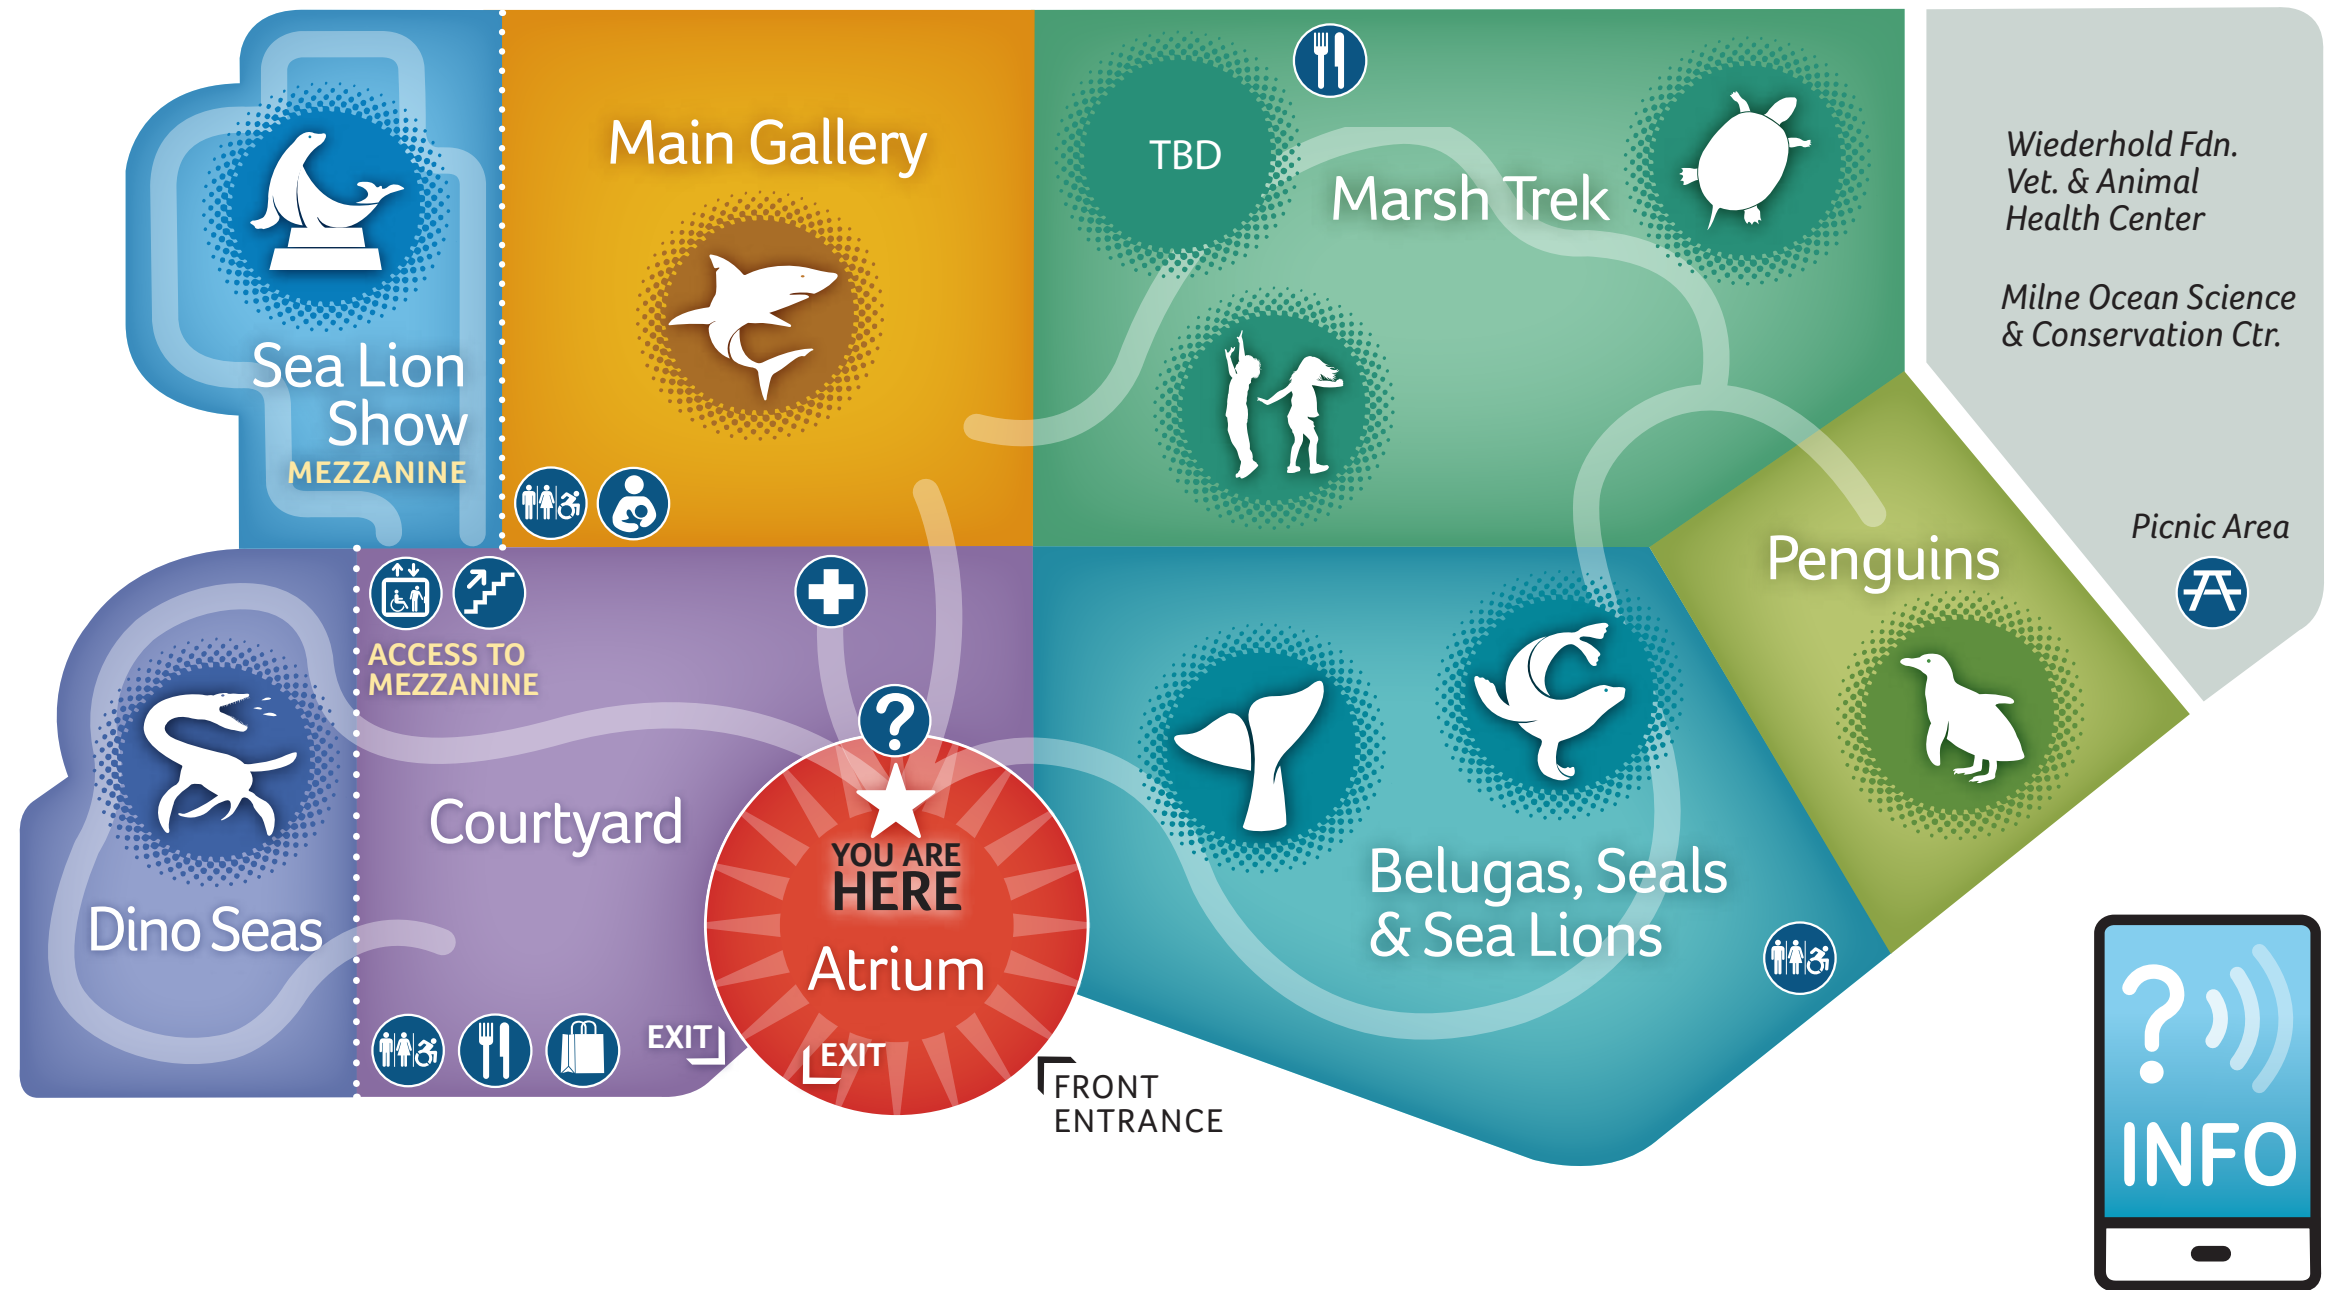

MYSTIC AQUARIUM:
CAMPUS WAYFINDING SYSTEM

TIER 1 CUSTOM MAP

Habitats, Exhibits & Information

*Additional fees apply

Sea Lion Show - Mezzanine	Dino Seas	Courtyard	Atrium	Main Gallery	Penguins	Marsh Trek	Belugas, Seals, Sea Lions
California Sea Lion Show Ocean Solutions Gallery • Ocean Refuge • Renewable Ocean Energy	Dino Seas: * • Theater One • Theater Two • Frogs	Ray Touch Pool Ocean Refuge Aquarium Café Restrooms Gift Shop	Entrance / Exit Information	Undersea Explorer <i>Virtual Reality</i> * Jellies Sharks Weird & Wonderful Discover Long Island Sound Ocean Oasis California Sea Lion <i>Underwater Viewing</i> Shark Lagoon Touch of the Tropics Covanta Cove Hidden Amazon Photo Pick-up *	Roger Tory Peterson Penguin Pavilion	New England Fresh Water Wildlife & Vegetation Seal Pup Play Space Animal Rescue Clinic Seasonal Snacks	Beluga Whales Northern Fur Seals Steller Sea Lions Harbor Seals Spotted Seals Gray Seals