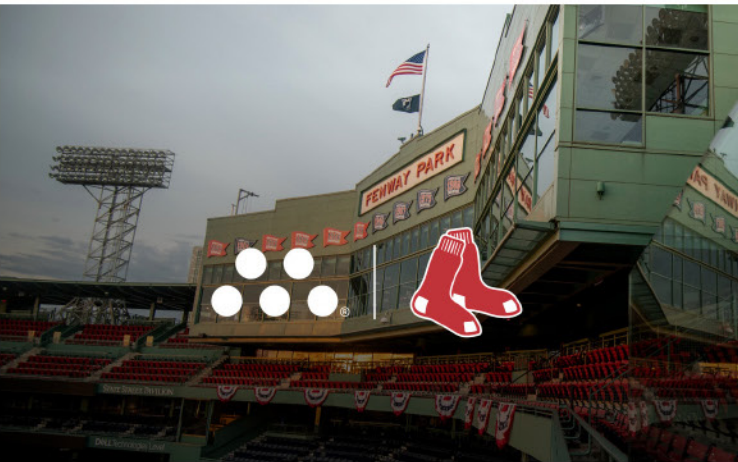

Our partnership with the Red Sox is historic, long-term, and just getting warmed up.

We're pleased to announce an iconic New England collaboration with roots deep in the past, and possibilities that extend far into the future.

As a new signature partner of the Red Sox and Fenway Park, we're bring together two storied brands that share both a community and long legacies of trust, protection, and teamwork.

And our partnership will allow us to give back to the fans in ways large and small, helping to create the experience we would want, year-round. Because first and foremost, we're passionate Red Sox fans.

Learn more about what we have in store. We can't wait to see you at the ballpark.

[EXPLORE THE PARTNERSHIP](#)