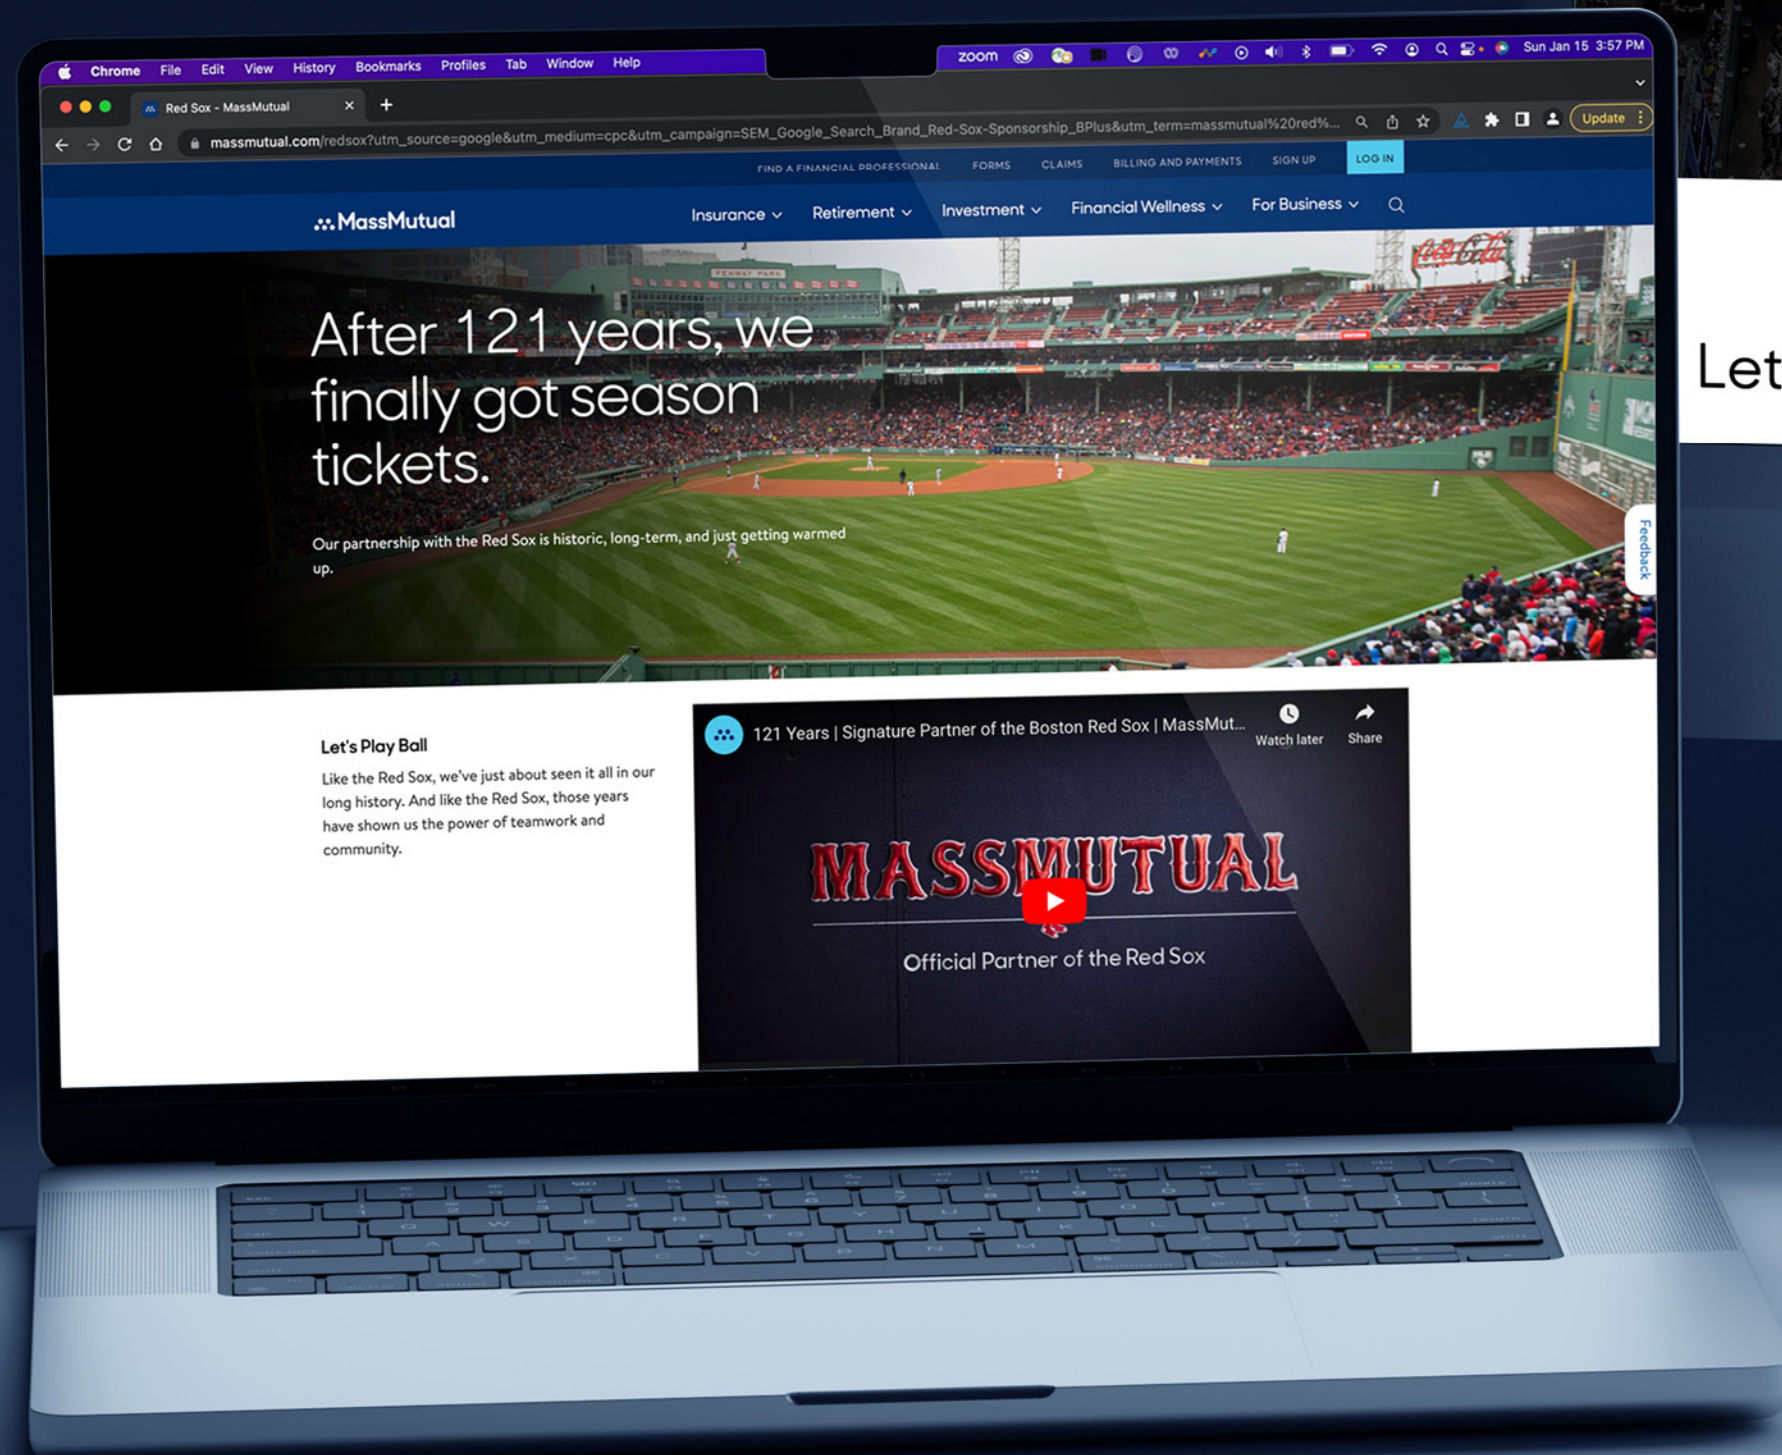

**NOW
STARTING IN
DEEP
CENTER
FIELD.**

∴ MassMutual
Official Partner of the Red Sox

**AFTER
121 YEARS,
WE FINALLY
GOT
SEASON
TICKETS.**

∴ MassMutual
Official Partner of the Red Sox

Social Media Assets

MassMutual.com Homepage and Partnership Landing Page