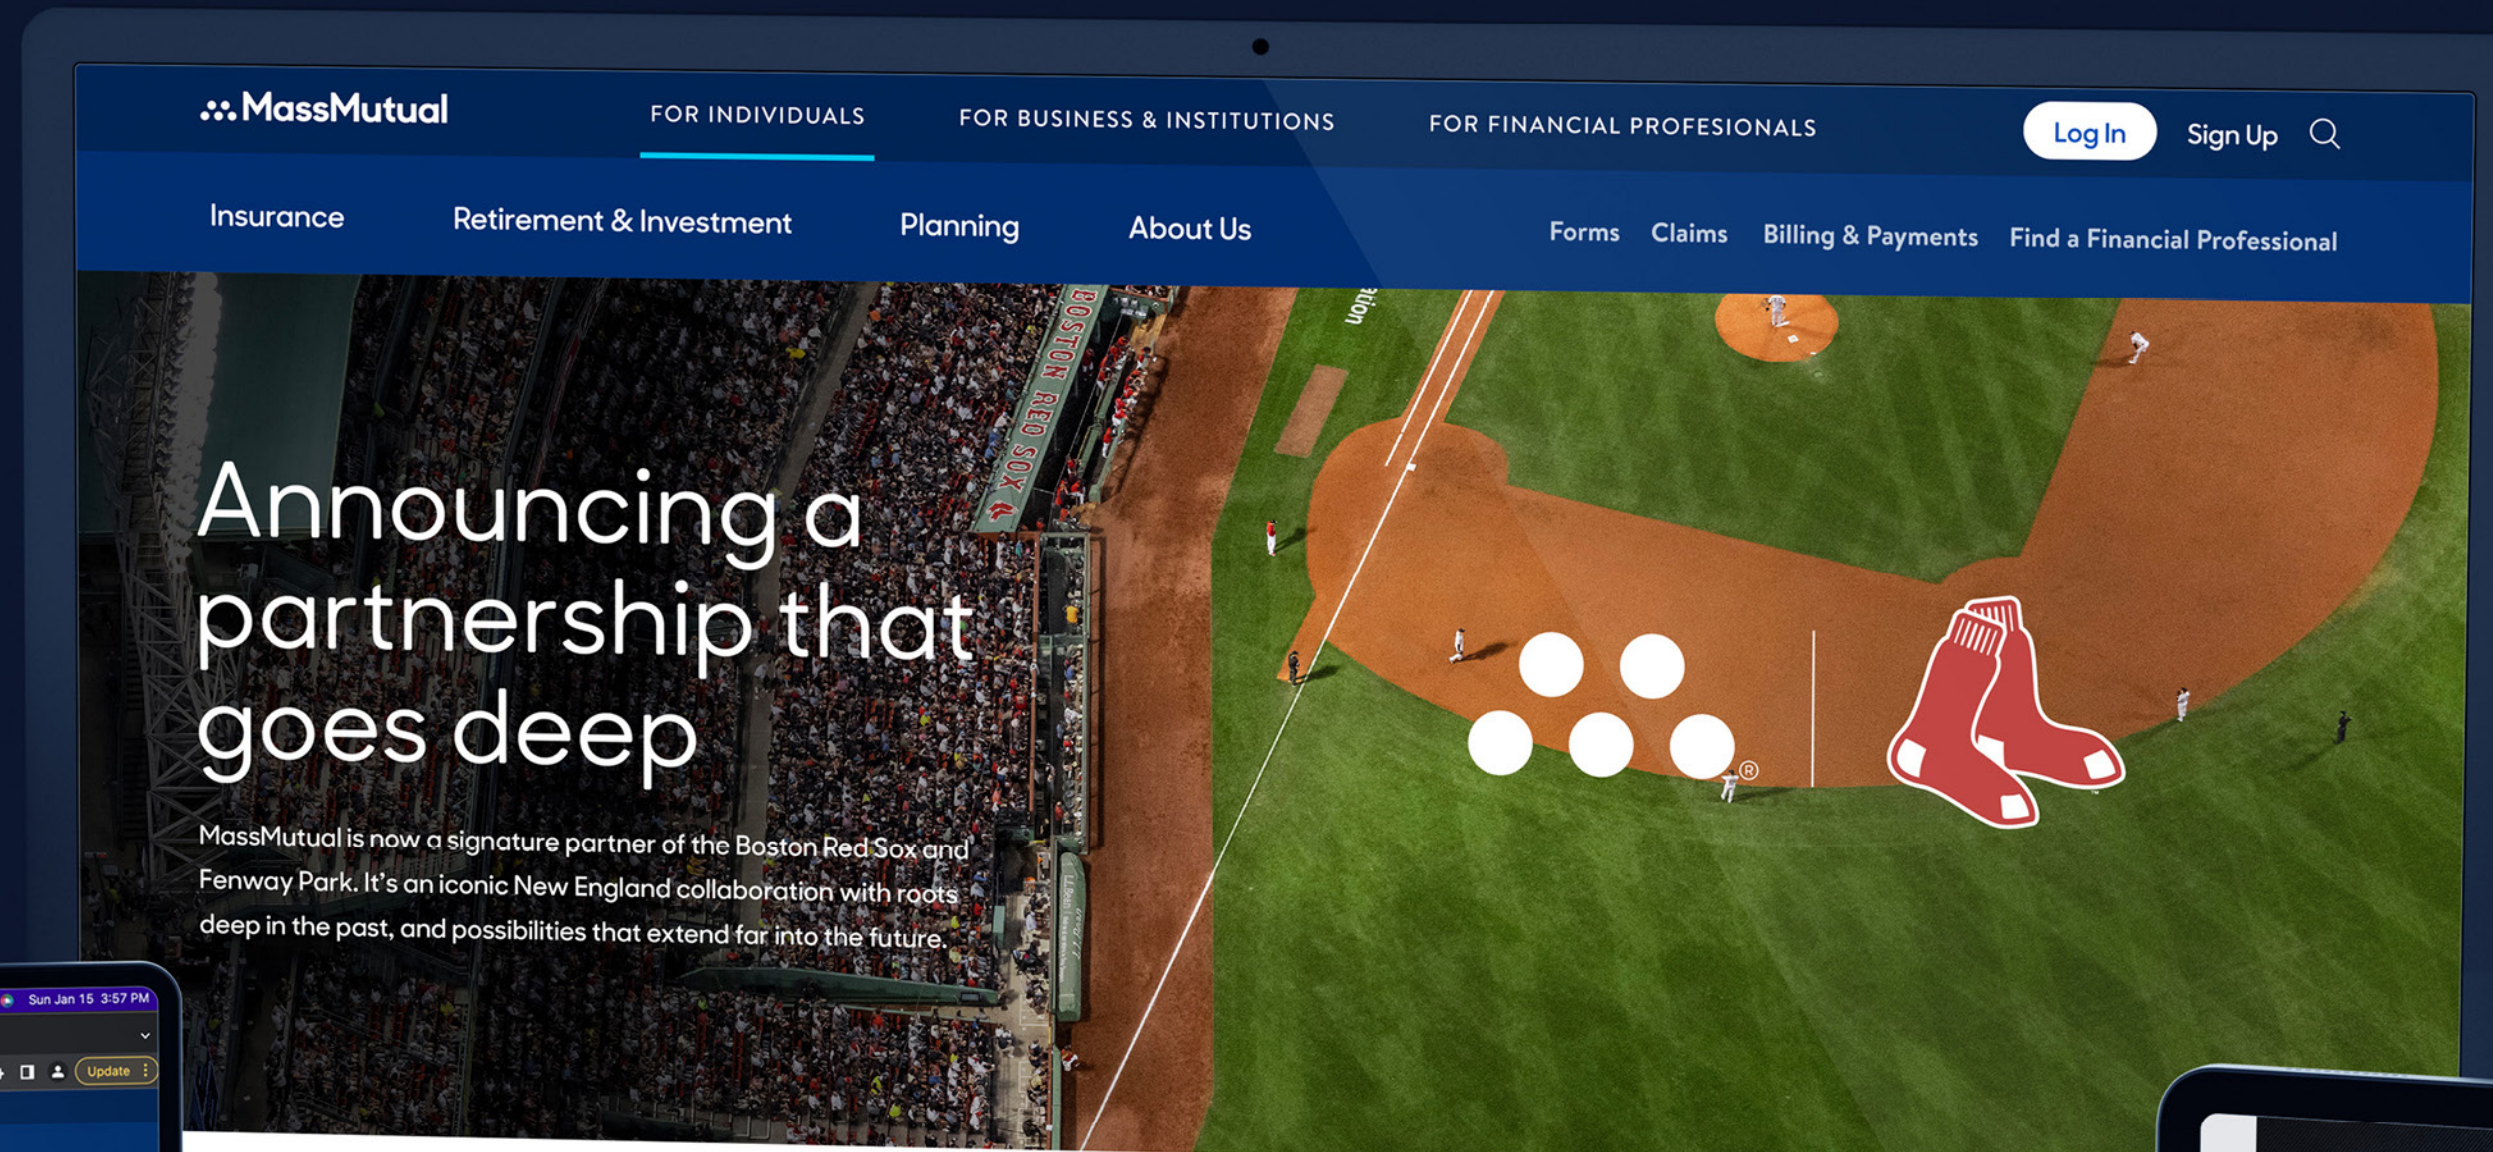

MassMutual and the Red Sox are natural partners because of our shared values of mutuality, interdependence, protection, and our history of giving back to the community.

Partnership Features

FENWAY SIGN

A MassMutual logo sign installed above the centerfield digital screen.

**NOW
STARTING IN
DEEP
CENTER
FIELD.**

∴ MassMutual
Official Partner of the Red Sox

**AFTER
121 YEARS,
WE FINALLY
GOT
SEASON
TICKETS.**

∴ MassMutual
Official Partner of the Red Sox

Social Media Assets

MassMutual.com Homepage and Partnership Landing Page