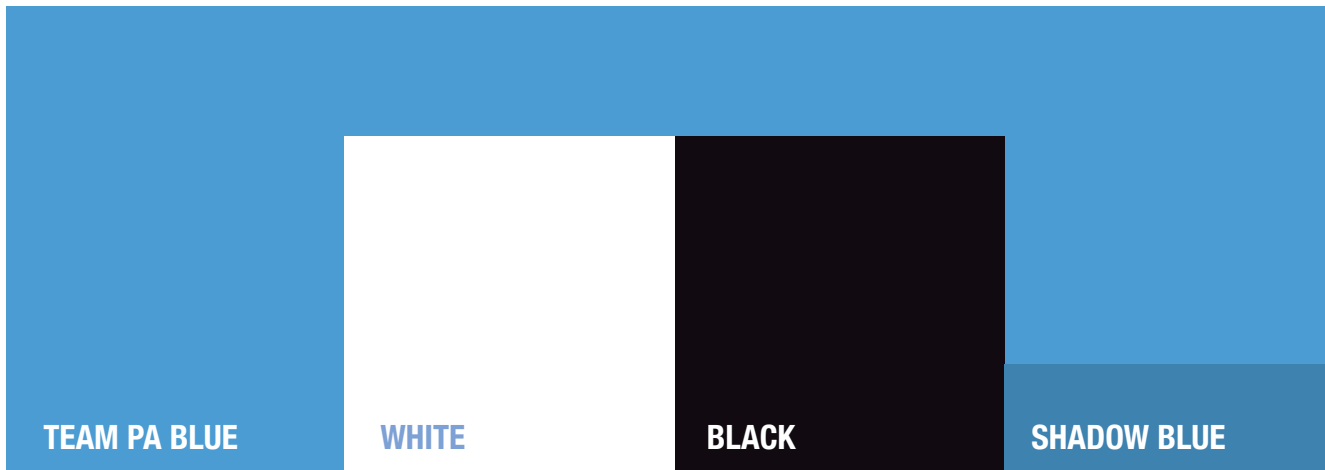

TEAM

PENNSY

TEAM PENNSYLVANIA
VISUAL IDENTITY

TEAM LOGO

LOGO ELEMENTS

TEAM
PENNSYLVANIA

TEAM COLORS

HEX#: 4b9cd3
RGB: 75 156 211
CMYK: 60 19 1 4